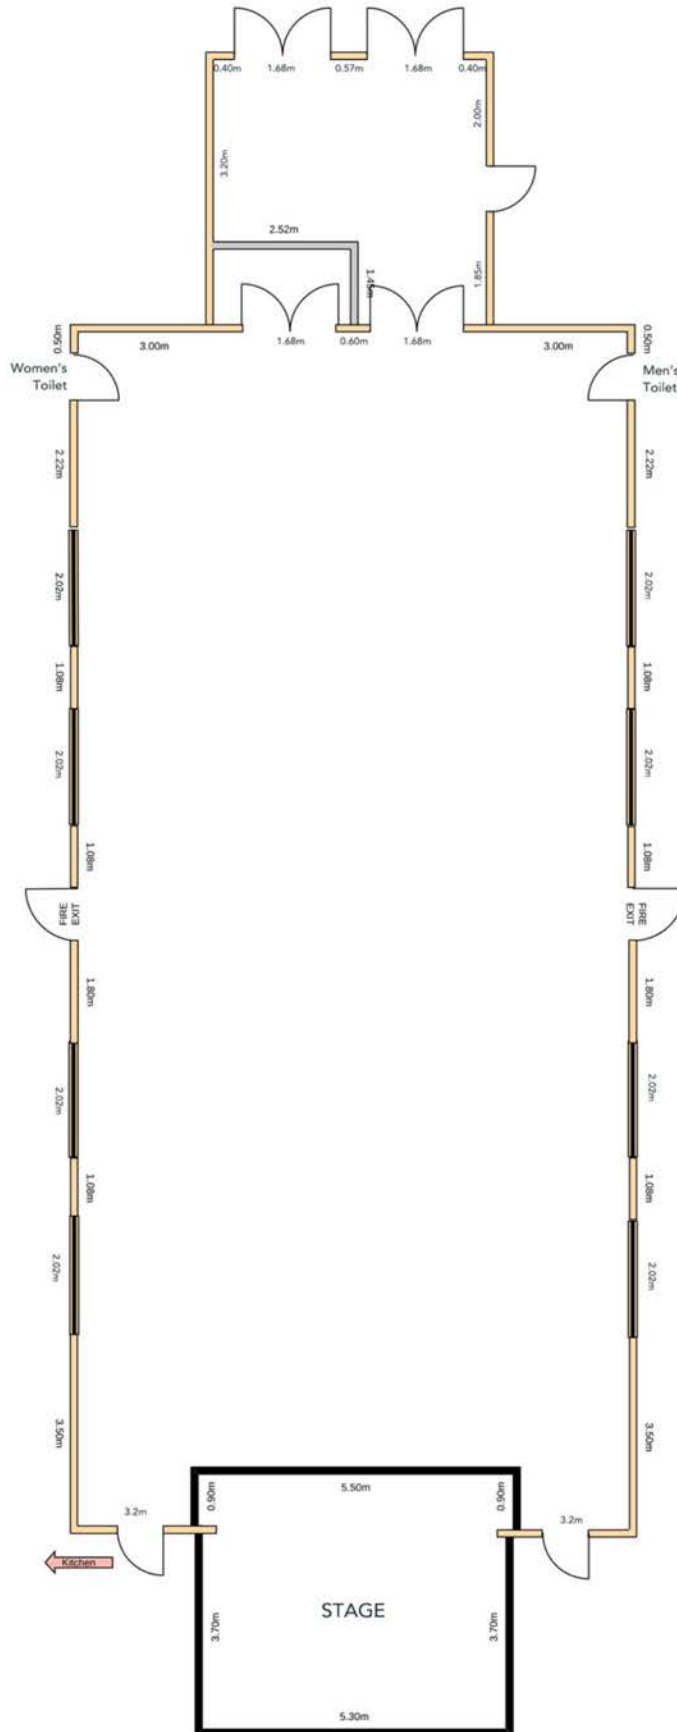

St. Giles Parish Hall

Floor Plan. (Not to scale)